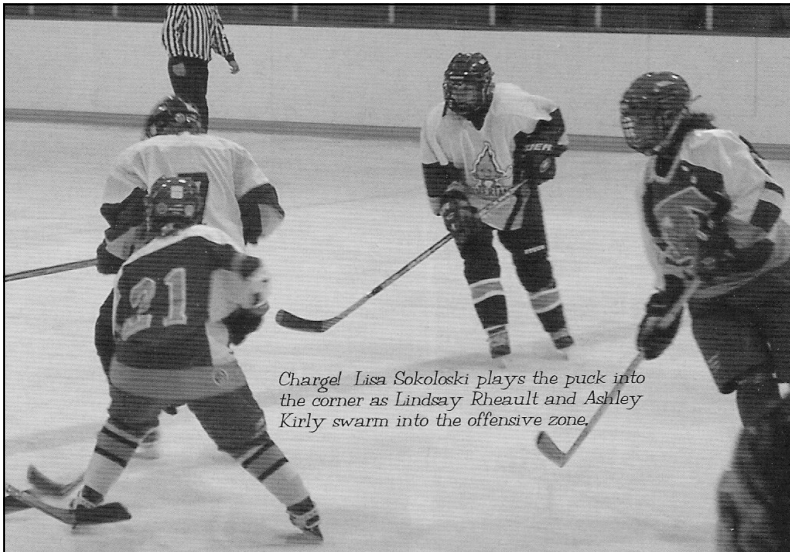

Girls' Hockey at TH&VS

Charge! Lisa Sokoloski plays the puck into the corner as Lindsay Rheault and Ashley Kirly swarm into the offensive zone.

Quill 2003-2004:

This is the second season for girls' hockey, after a successful trial season last year. Even though there are only 2 teams (Timmins High & Theri-ault) and intense rivalry, they seem to enjoy themselves. As they battle through the bumps and bruises, the girls continue to fight for victory on the ice.