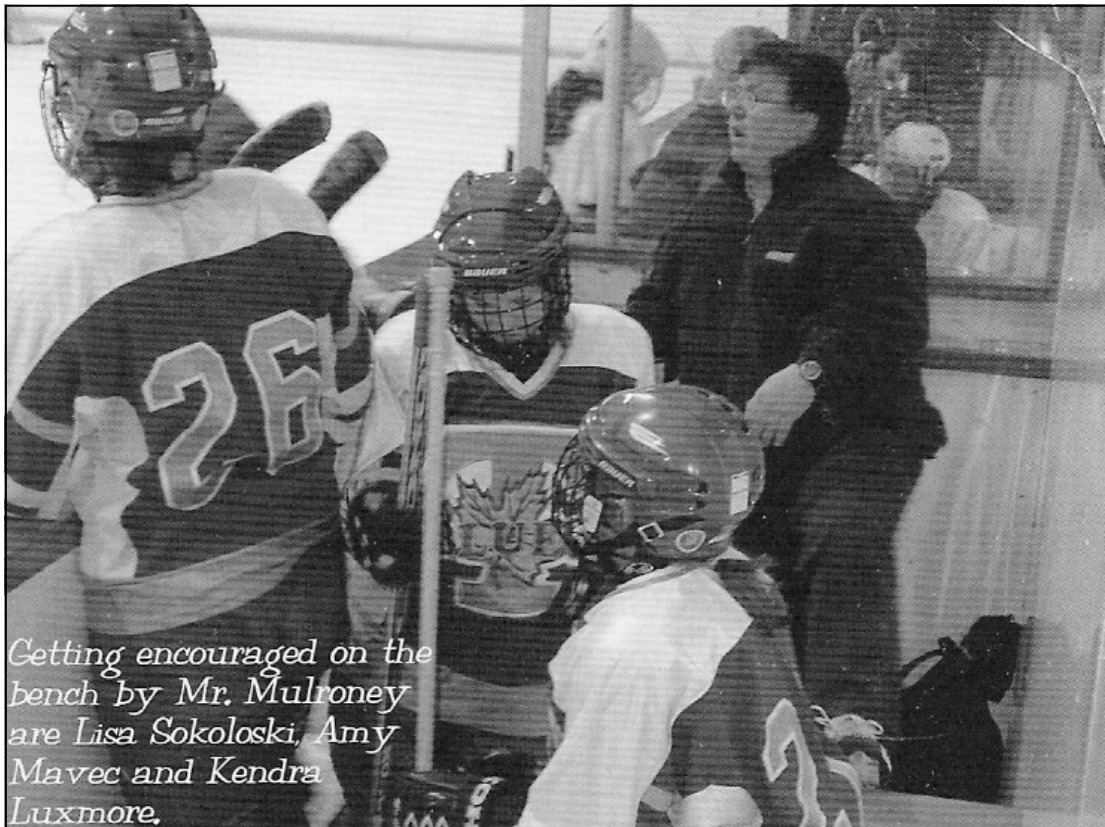

Girls' Hockey at TH&VS

Charge! Lisa Sokoloski plays the puck into the corner as Lindsay Rheault and Ashley Kirly swarm into the offensive zone.

Quill 2003-2004:

This is the second season for girls' hockey, after a successful trial season last year. Even though there are only 2 teams (Timmins High & Theri-ault) and intense rivalry, they seem to enjoy themselves. As they battle through the bumps and bruises, the girls continue to fight for victory on the ice.